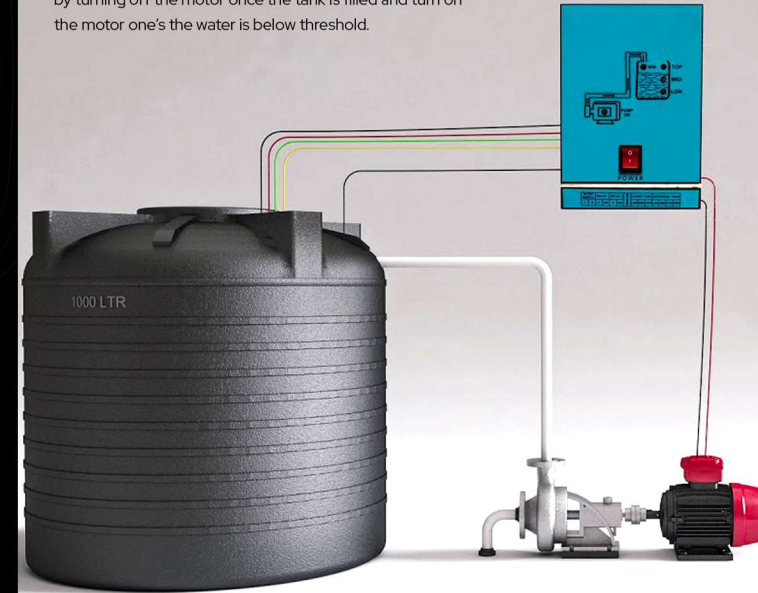

Water Tank Automation

our water tank automation system prevents the loss of water by turning off the motor once the tank is filled and turn on the motor one's the water is below threshold.

Gardening Automation

Regularly waters your garden by turning on and off the sprinklers on time every evening even in your absence